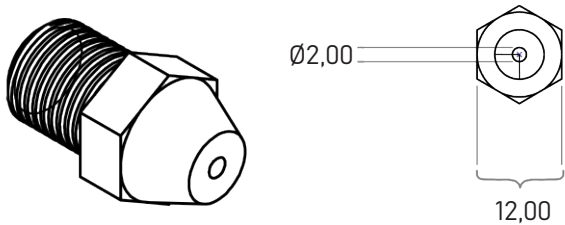

Schematic :