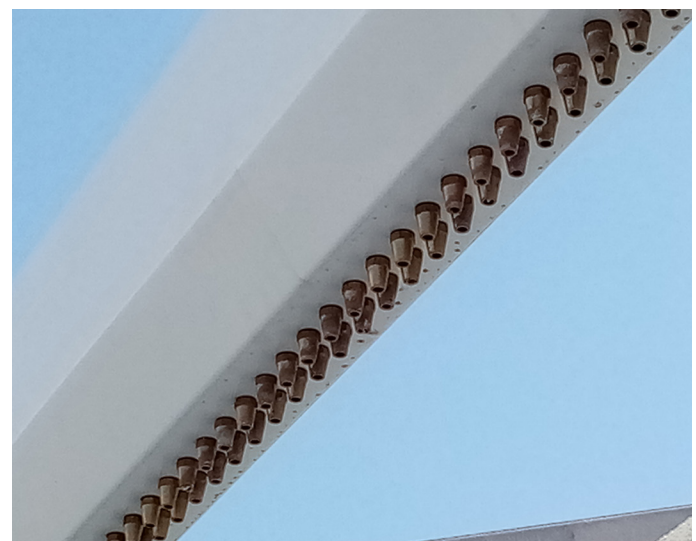

Schematic :